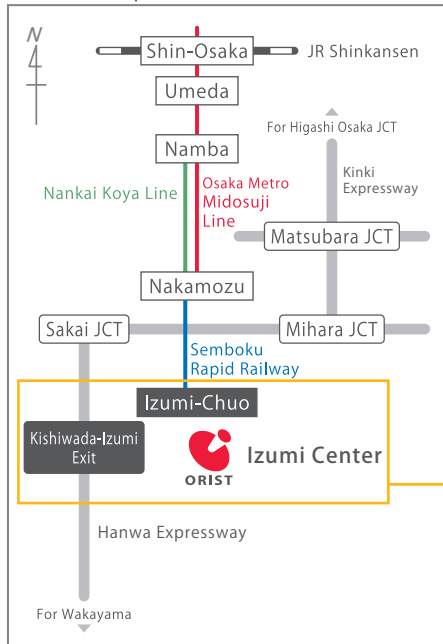

Shin-Osaka JR Shinkansen

Umeda

Namba

Nankai Koya Line

Osaka Metro
Midosuji
Line

For Higashi Osaka JCT

Kinki
Expressway

Matsubara JCT

Nakamoto

Sakai JCT

Mihara JCT

Semboku
Rapid Railway

Izumi-Chuo

Kishiwada-Izumi
Exit

Izumi Center

Hanwa Expressway

For Wakayama

Route Map

Detailed Map