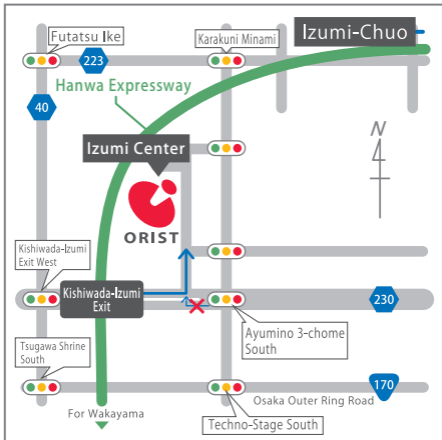

Shin-Osaka JR Shinkansen

Umeda

Namba

Nankai Koya Line

Osaka Metro
Midosuji
Line

For Higashi Osaka JCT

Kinki
Expressway

Matsubara JCT

Nakamoto

Sakai JCT

Mihara JCT

Semboku
Rapid Railway

Izumi-Chuo

Kishiwada-Izumi
Exit

Izumi Center

Hanwa Expressway

For Wakayama

Route Map

Detailed Map